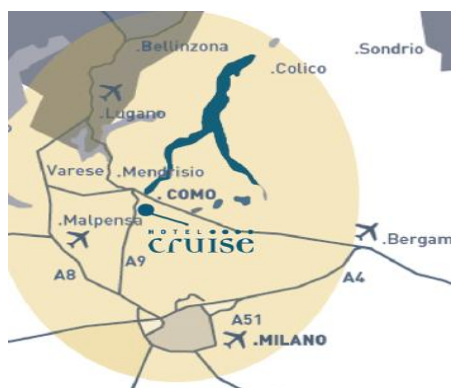

# HOTEL Cruise

**HOTEL**  
**RESTAURANT**  
**CONFERENCE**  
**LOUNGE**  
**FITNESS**

**Nearby locations:**

<b>Como centre:</b>	<b>5 km</b>
<b>Cernobbio:</b>	<b>13 km</b>
<b>Villa Erba – Cernobbio</b>	<b>13 km</b>
<b>Como S. Giovanni train station</b>	<b>5 km</b>
<b>Como Nord Lago train station</b>	<b>5 km</b>
<b>Grandate – Breccia train station</b>	<b>0.2 km</b>
<b>Milan Malpensa airport</b>	<b>55 km</b>
<b>Milan Linate airport</b>	<b>60 km</b>
<b>Bergamo Orio airport</b>	<b>95 km</b>
<b>Lugano (Switzerland)</b>	<b>30 km</b>
<b>Milan</b>	<b>40 km</b>

**Hotel Cruise** is a **4 star property** located in Montano Lucino at a **10 minute drive from downtown Como** and in the immediate vicinity of the **COMO CENTRO** exit on the A9 Como - Chiasso motorway; strategically located on the crossroads between **Milan** and **Lugano** (Switzerland). This **design hotel** features large multifunctional indoor and outdoor space and contemporary furnishings. The **218 rooms** feature fine cotton linens, hardwood flooring and **free WiFi**. The hotel's popular **restaurant** and **lounge bar** welcome external guests; other services include 240 **complimentary parking** spaces, 6 complimentary parking spaces for buses, multifunctional **conference centre** with a maximum capacity of 250 seats, internet point and gym. Fiera Milano, Malpensa airport and Milan are conveniently situated at a 25 minute drive. **Lake Como's** surroundings offer a multiplicity of **recreational and post-congress** activities such as boat cruises, guided tours in villas, shopping sprees, golf tournaments and many more.