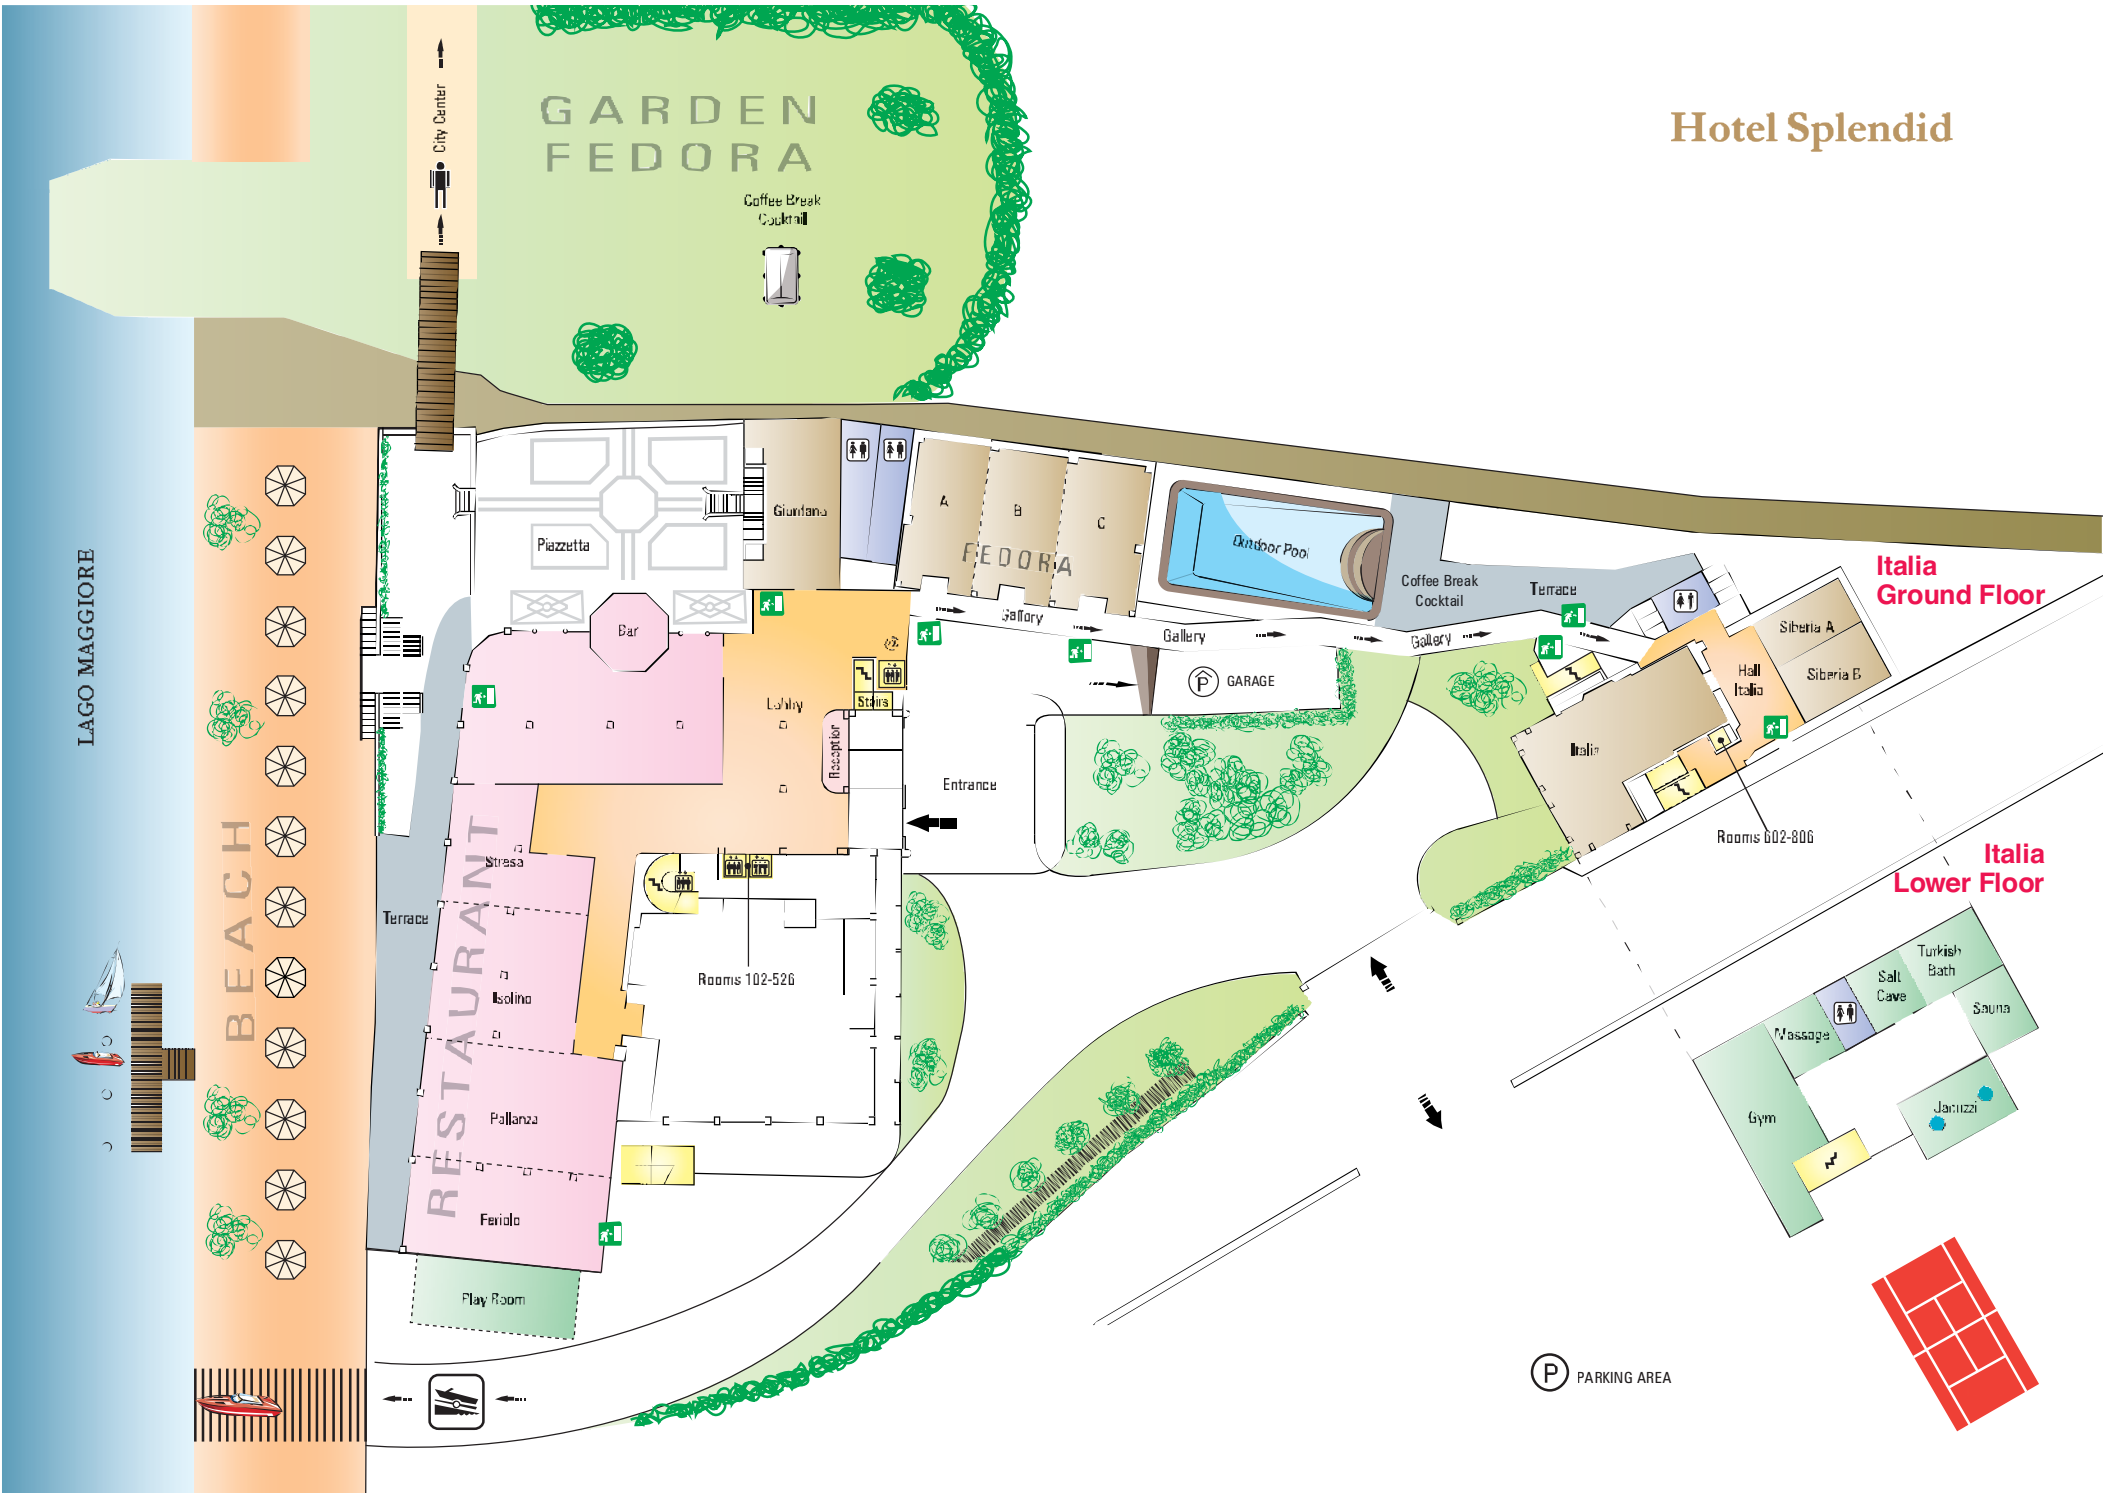

Hotel Splendid

(P) PARKING AREA

HOTEL SPLENDID - CONGRESS CENTER

www.zaccherahotels.com

	LOBBY	BAR	RESTAURANT	STRESA	ISOLINO	PALLANZA	FERIOLO	PIAZZETTA	GARDEN FEDORA	HALL ITALIA
SqM	80	110	300	53	67	106	75	165	800	28
Size	14.40x5.60x3.30h	14.70x7.50x2.95h	26x13.30x2.93h	8.7x8.19x2.93h	8.8x7.6x2.93h	13.30x8x2.93h	13.30x5.65x2.93h	13.00x12.50	25.00x5	7.85x3.55x2.55h
Way in room	2.00x2.30	2.00x2.30	1.40x2.30	1.40x2.30	1.40x2.30	1.40x2.30	1.40x2.30	2.00x2.30		1.40x2.30
Kw	50	50	50	50	50	50	50	50	50	10
Theatre							50			
School							25			
U-shape							25			
Bord room							20			
Cabaret							24			
Cocktail		150	250	30	40	120	60	150	350	20
Gala			200	25	30	100	50		200	
Buffet			150	25	30	60	40	80	200	
Terrace			80	12	20	40	15			40

	GIORDANO	FEDORA A+B+C	FEDORA A	FEDORA B	FEDORA C	ITALIA	SIBERIA A	SIBERIA B	ROOM STUDIO
SqM	55	142.5	47.5	47.5	47.5	95	22	30	19
Size	5x11x3.30h	15x9.50x3.30h	5x9.50x3.30h	5x9.50x3.30h	5x9.50x3.30h	6x13.50 + 2.80x5 x 2.80h	3.20x6.80x2.80h	4.40x6.80x2.80h	6x3.50x2.75h
Way in room	1.60x2.30h	1.40 x2.30h	1.40x2.30h	1.40x2.30h	1.40x2.30h	1.40x2.30h	1.40x2.30h	1.40x2.30h	0.78x2.10h
Kw	50	50	50	50	50	50	10	10	5
Theatre	40	120	30	30	30	80	16	20	15
School	20	60	20	20	20	50			
U-shape	22	40	22	22	22	30	14	16	
Bord room	18	34	20	20	20	22	12	14	12
Cabaret	16	48	16	16	16	40	10	10	8
Cocktail	30	120	25	25	25	80	20	25	
Gala	20	60	20	20	20	40	10	14	
Buffet									
Terrace									