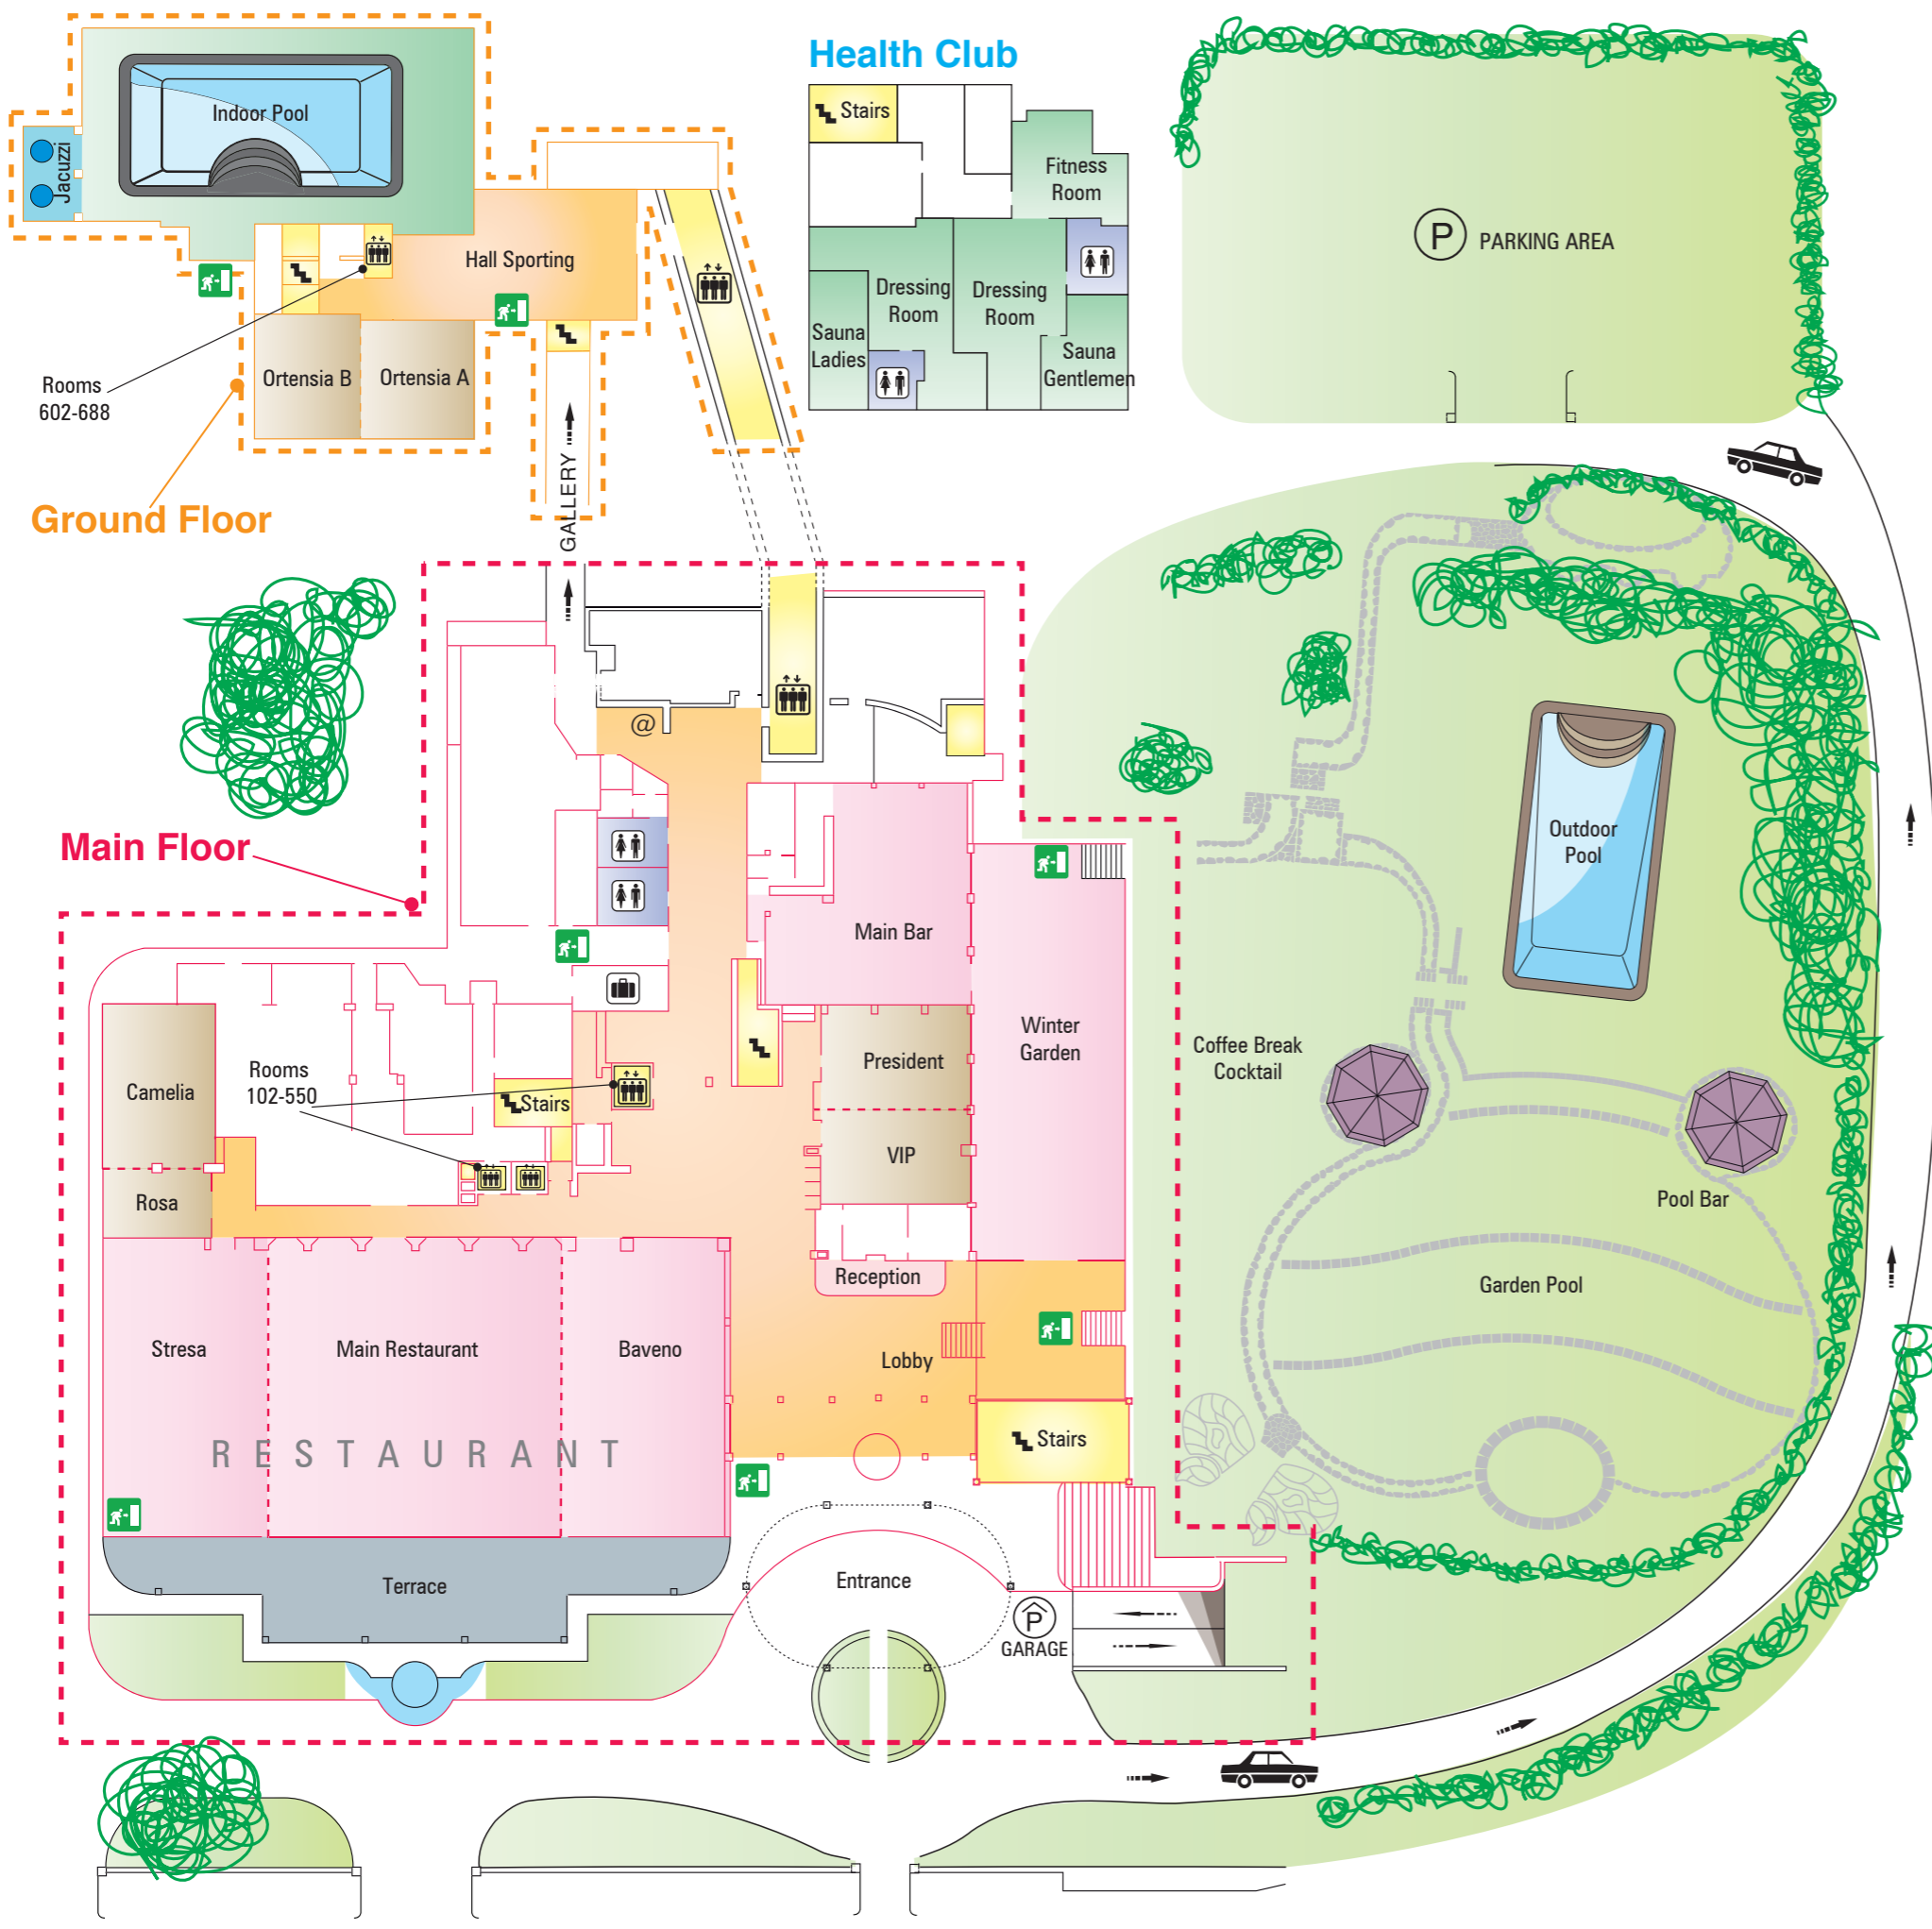

Grand Hotel Bristol

GRAND HOTEL BRISTOL - CONGRESS CENTER

www.zaccherahotels.com

	MAIN HALL	MAIN BAR	WINTER GARDEN	PRESIDENT	VIP	ROSA	CAMELIA	RESTAURANT	RESTAURANT BAVENO	MAIN RESTAURANT	RESTAURANT STRESA	MONTANELLI SUITE	GREEN SUITE	BLUE SUITE	ROOM STUDIO
SqM	286	196	260	60	57	27	67	760	190	380	190	35	23	30	25
Size	26x11x2.75 h	14x14x3.10 h	10x26x3.40 h	9.50x6.40x3.30 h	6x9.55x3.30 h	6.60x4.05x3.10 h	10.20x6.60x3.10 h	19x40x3.35 h	19x10x3.35 h	19x20x3.35 h	19x10x3.35 h	6.20x3.60x2.70 h	5.75x4.10x2.70 h	5x6.35x2.70 h	6.50x4x2.75 h
Way in room	2x2.10 h	1x80x2.75 h	3x3.30 h	1.40x2.45 h	1.40x2.48 h	1.40x2.50 h	1.40x2.50 h	2.20x3.10 h	1.70x2.65 h	2.20x3.10 h	1.70x2.65 h	0.80x2.10 h	0.80x2.10 h	0.80x2.10 h	0.80x2.10 h
Kw	50	50	10	10	10	10	10	50	50	50	50	3	3	3	3
Theatre				40		15	50								20
School				25			25								12
U-shape				25			25								15
Board room				20	18	10	20					12	8	8	12
Cabaret				24		8	32								
Cocktail		200	250	50	30	20	50	900	200	400	200	25			
Gala			120	32	18	12	40	550	150	300	150				
Buffet			100	20			20	400	120	250	120				
Terrace								150	30	100	30				

	RODODENDRO MAGNOLIA + AZALEA + ORCHIDEA	MAGNOLIA	AZALEA	ORCHIDEA	MAGNOLIA + AZALEA	AZALEA + ORCHIDEA	GARDENIA	DALIA	GARDENIA + DALIA	OLEANDRO
SqM	240	91	73	73	158	150	45	57	102	139
Size	23.40x10.30x3.30 h	11.90x7.65x3.30 h	9x8.10x3.30 h	9x8.10x3.30 h	10.30x15.30x3.30 h	9x15.75x3.30 h	9.70x4.65x2.65 h	6.35x8.95x2.65 h	11x9.30x2.65 h	21.65x6.40x4.20 h
Way in room	1.50x3.10 h	1.30x2.10 h	1.50x3.10 h	1.75x3.10 h	1.50x3.10 h	1.50x3.10 h	1.30x2.05 h	0.94x2.05 h	1.30x2.05 h	1.80x2.10 h
Kw	50	50	50	50	50	50	50	50	50	50
Theatre	250	70	50	50	120	120	30	30	50	150
School	150	50	32	32	80	80	15	15	30	80
U-shape	50	30	25	25	40	40	15	15	25	40
Bord room	40	30	20	20	34	34	14	14	20	40
Cabaret	90	40	32	32	64	64	16	16	32	64
Cocktail	200	80	80	80	120	120	20	30	60	120
Gala										
Buffet										
Terrace										