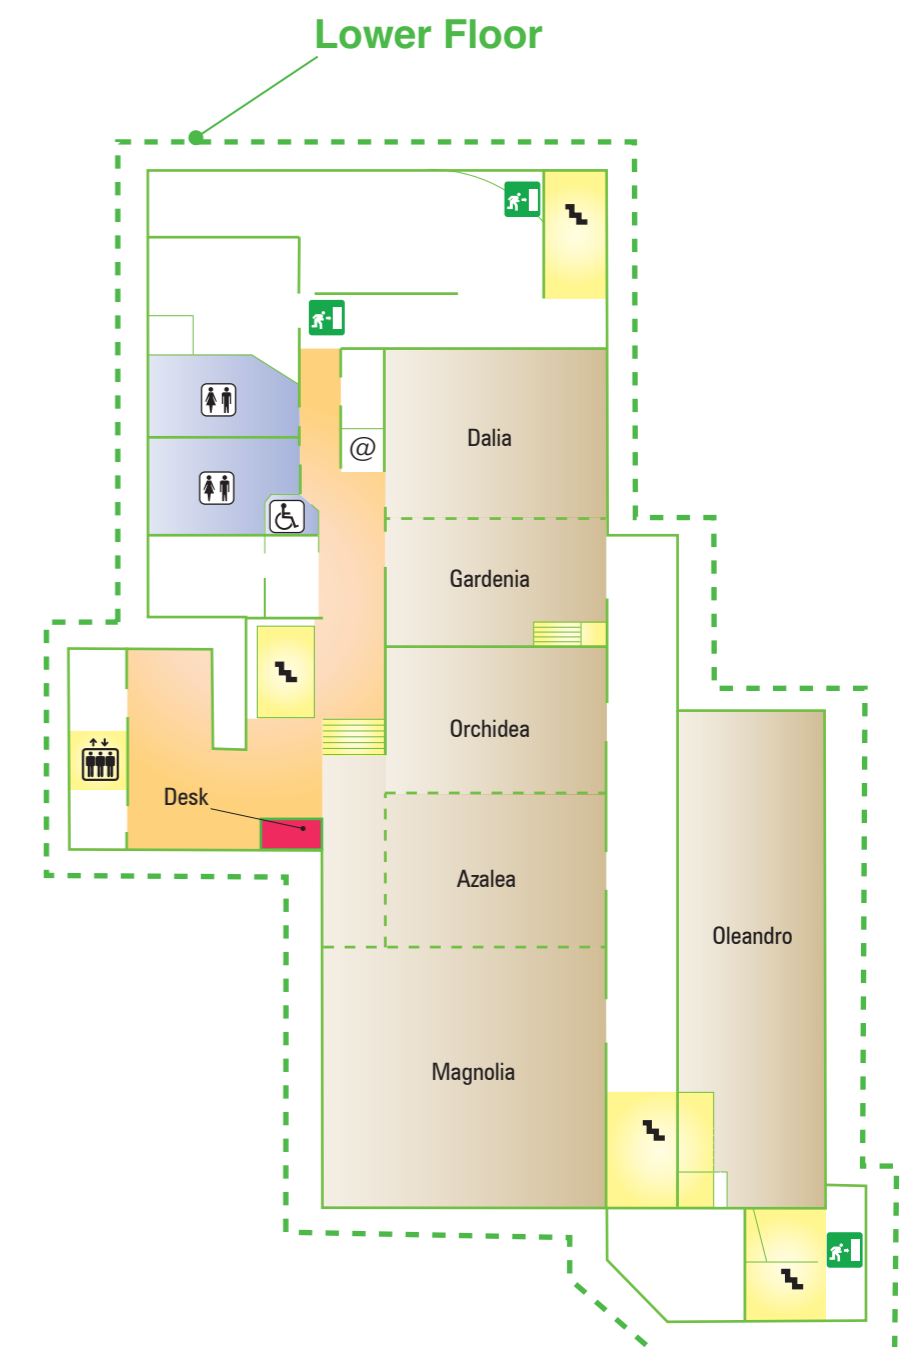

Grand Hotel Bristol

GRAND HOTEL BRISTOL - CONGRESS CENTER

www.zaccherahotels.com

	MAIN HALL	MAIN BAR	WINTER GARDEN	PRESIDENT	VIP	ROSA	CAMELIA	RESTAURANT	RESTAURANT BAVENO	MAIN RESTAURANT	RESTAURANT STRESA	MONTANELLI SUITE	GREEN SUITE	BLUE SUITE	ROOM STUDIO
SqM	286	196	260	60	57	27	67	760	190	380	190	35	23	30	25
Size	26x11x2.75 h	14x14x3.10 h	10x26x3.40 h	9.50x6.40x3.30 h	6x9.55x3.30 h	6.60x4.05x3.10 h	10.20x6.60x3.10 h	19x40x3.35 h	19x10x3.35 h	19x20x3.35 h	19x10x3.35 h	6.20x3.60x2.70 h	5.75x4.10x2.70 h	5x6.35x2.70 h	6.50x4x2.75 h
Way in room	2x2.10 h	1x80x2.75 h	3x3.30 h	1.40x2.45 h	1.40x2.48 h	1.40x2.50 h	1.40x2.50 h	2.20x3.10 h	1.70x2.65 h	2.20x3.10 h	1.70x2.65 h	0.80x2.10 h	0.80x2.10 h	0.80x2.10 h	0.80x2.10 h
Kw	50	50	10	10	10	10	10	50	50	50	50	3	3	3	3
Theatre				40		15	50								20
School				25			25								12
U-shape				25			25								15
Board room				20	18	10	20					12	8	8	12
Cabaret				24		8	32								
Cocktail		200	250	50	30	20	50	900	200	400	200	25			
Gala			120	32	18	12	40	550	150	300	150				
Buffet			100	20			20	400	120	250	120				
Terrace								150	30	100	30				

	RODODENDRO MAGNOLIA + AZALEA + ORCHIDEA	MAGNOLIA	AZALEA	ORCHIDEA	MAGNOLIA + AZALEA	AZALEA + ORCHIDEA	GARDENIA	DALIA	GARDENIA + DALIA	OLEANDRO
SqM	240	91	73	73	158	150	45	57	102	139
Size	23.40x10.30x3.30 h	11.90x7.65x3.30 h	9x8.10x3.30 h	9x8.10x3.30 h	10.30x15.30x3.30 h	9x15.75x3.30 h	9.70x4.65x2.65 h	6.35x8.95x2.65 h	11x9.30x2.65 h	21.65x6.40x4.20 h
Way in room	1.50x3.10 h	1.30x2.10 h	1.50x3.10 h	1.75x3.10 h	1.50x3.10 h	1.50x3.10 h	1.30x2.05 h	0.94x2.05 h	1.30x2.05 h	1.80x2.10 h
Kw	50	50	50	50	50	50	50	50	50	50
Theatre	250	70	50	50	120	120	30	30	50	150
School	150	50	32	32	80	80	15	15	30	80
U-shape	50	30	25	25	40	40	15	15	25	40
Bord room	40	30	20	20	34	34	14	14	20	40
Cabaret	90	40	32	32	64	64	16	16	32	64
Cocktail	200	80	80	80	120	120	20	30	60	120
Gala										
Buffet										
Terrace										