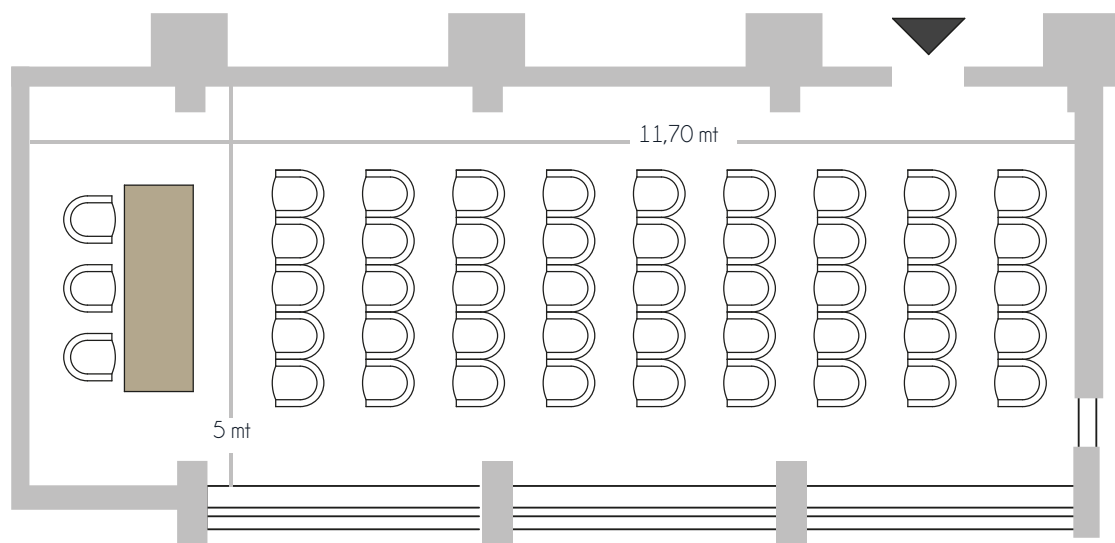

## DOMENICI ROOM

DIMENSION **40 SQM** - 7,40x5,40 mt

HEIGHT min. 2,50 mt - max 3,10 mt

CAPACITY 20

GRAND HOTEL  
CONTINENTAL

## FATTORI ROOM

|           |                        |
|-----------|------------------------|
| DIMENSION | 85 SQM - 15x4,70 mt    |
| HEIGHT    | Average height 2,60 mt |
| CAPACITY  | 90                     |

## NATALI ROOM

DIMENSION **58 SQM** - 11,70x5mt

HEIGHT 2,50 mt

CAPACITY 60

GRAND HOTEL  
CONTINENTAL

## SIMONELLI ROOM

DIMENSION

90 SQM - 12x7,60mt

HEIGHT

Average height 3,50 mt

CAPACITY

80

GRAND HOTEL  
CONTINENTAL