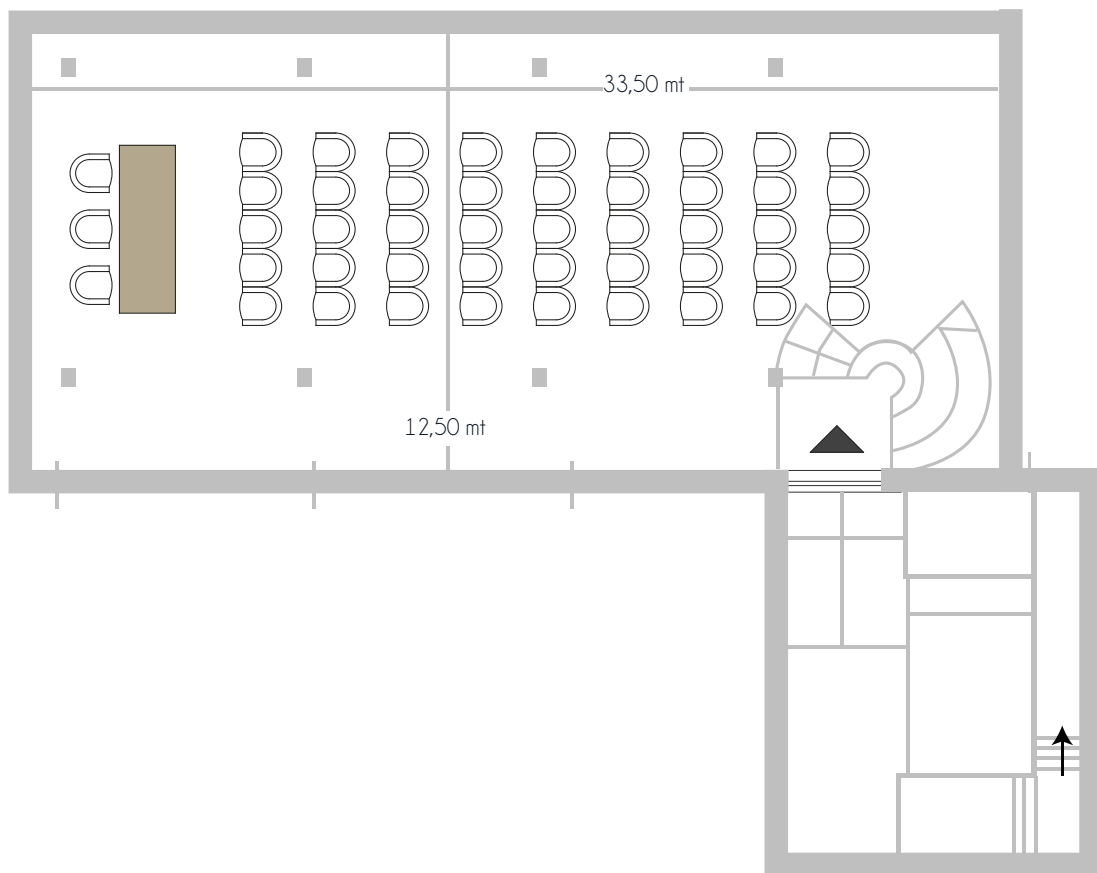

## FERRETTI ROOM

|           |                            |
|-----------|----------------------------|
| DIMENSION | 416 SQM - 33,50x12,50 mt   |
| HEIGHT    | min. 2,50 mt - max 3,10 mt |
| CAPACITY  | 300                        |

## DOMENICI ROOM

DIMENSION **40 SQM** - 7,40x5,40 mt

HEIGHT min. 2,50 mt - max 3,10 mt

CAPACITY 20

GRAND HOTEL  
CONTINENTAL

## SIMONELLI ROOM

DIMENSION

90 SQM - 12x7,60mt

HEIGHT

Average height 3,50 mt

CAPACITY

80

GRAND HOTEL  
CONTINENTAL

## SALONE "BRUSCHI"

Exhibition Space

320 SQM