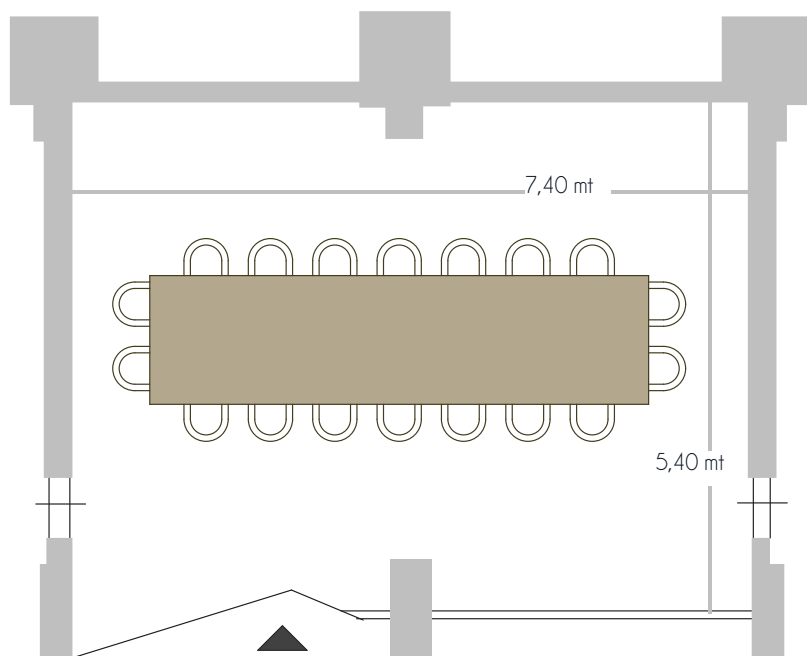

## FERRETTI ROOM

|           |                            |
|-----------|----------------------------|
| DIMENSION | 416 SQM - 33,50x12,50 mt   |
| HEIGHT    | min. 2,50 mt - max 3,10 mt |
| CAPACITY  | 300                        |

|                    |  |     |
|--------------------|--|-----|
| THEATRE<br>STYLE   |  | 300 |
| CLASSROOM<br>STYLE |  | 110 |
| CABARET<br>STYLE   |  | 90  |
| U-SHAPED           |  | 70  |

GRAND HOTEL  
CONTINENTAL

## DOMENICI ROOM

DIMENSION **40 SQM** - 7,40x5,40 mt

HEIGHT min. 2,50 mt - max 3,10 mt

CAPACITY 20

GRAND HOTEL  
CONTINENTAL

## SIMONELLI ROOM

DIMENSION

90 SQM - 12x7,60mt

HEIGHT

Average height 3,50 mt

CAPACITY

80

GRAND HOTEL  
CONTINENTAL