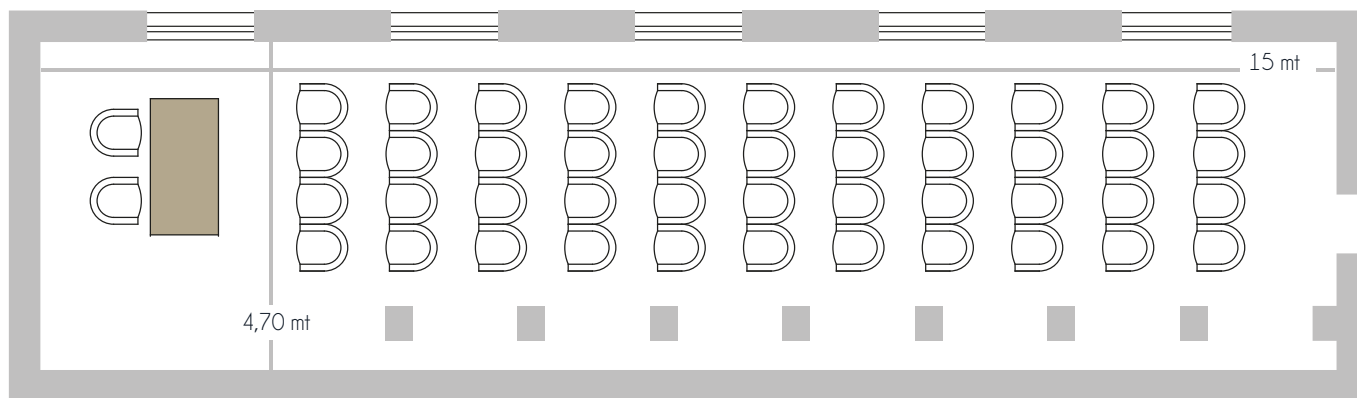

## DOMENICI ROOM

DIMENSION **40 SQM** - 7,40x5,40 mt

HEIGHT min. 2,50 mt - max 3,10 mt

CAPACITY 20

GRAND HOTEL  
CONTINENTAL

## FATTORI ROOM

|           |                        |
|-----------|------------------------|
| DIMENSION | 85 SQM - 15x4,70 mt    |
| HEIGHT    | Average height 2,60 mt |
| CAPACITY  | 90                     |

## SIMONELLI ROOM

DIMENSION

90 SQM - 12x7,60mt

HEIGHT

Average height 3,50 mt

CAPACITY

80

GRAND HOTEL  
CONTINENTAL

## SALONE "BRUSCHI"

Exhibition Space

320 SQM