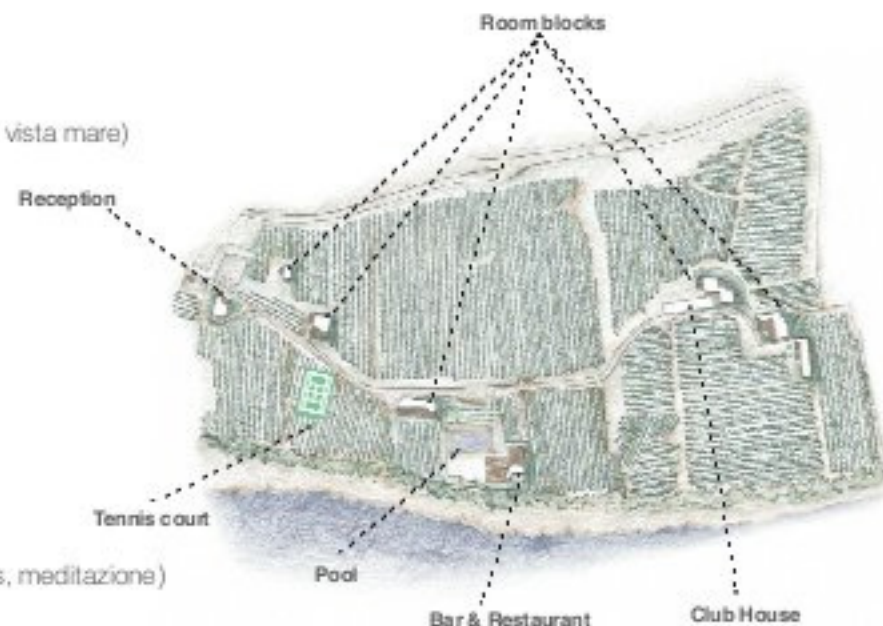

Club house: 200 mq superficie interna
200 mq superficie esterna (terrazza sovrastante con vista mare)

Impostazioni eventi:

60 Pax in Theatre style
24 Pax in Classroom style
30 Pax in U shape style
20 Pax in Block style
60 Pax gala dinner
80 Pax reception

Health & Beauty:

Piscina (20 x 8 metri)
Campo da tennis
Massaggi
Open space per le attività di salute mentale e del corpo (yoga, pilates, meditazione)

Altre Caratteristiche:

Internet point, Wi Fi, Lavanderia, Noleggio scooter, Noleggio auto, Escursioni in barca e noleggio, Transfer in elicottero, Aeroporto pick-up, Santa Marina porto pick up, Esplorazione di Fauna e Flora

Attività:

Escursioni sulle altre Isole | Escursioni in montagna e sullo Stromboli | Diving, Snorkeling

5.6 hectares of Malvasia vineyard

20 rooms

2 Suites exclusive - 1 double bed and 1 single bed, another single bed can be added upon request

Health & Beauty:

Swimming pool (20 x 8 metres)

Tennis court

Massage

Open space for mind and body health activities (yoga, pilates, meditation)

Other features:

Internet point, Wi Fi, Laundry, Scooter rental, Car rental, Boat trips and rental, Transfer by helicopter, Airport pick-up, Santa Marina port pick up, Access to fauna & flora explorations