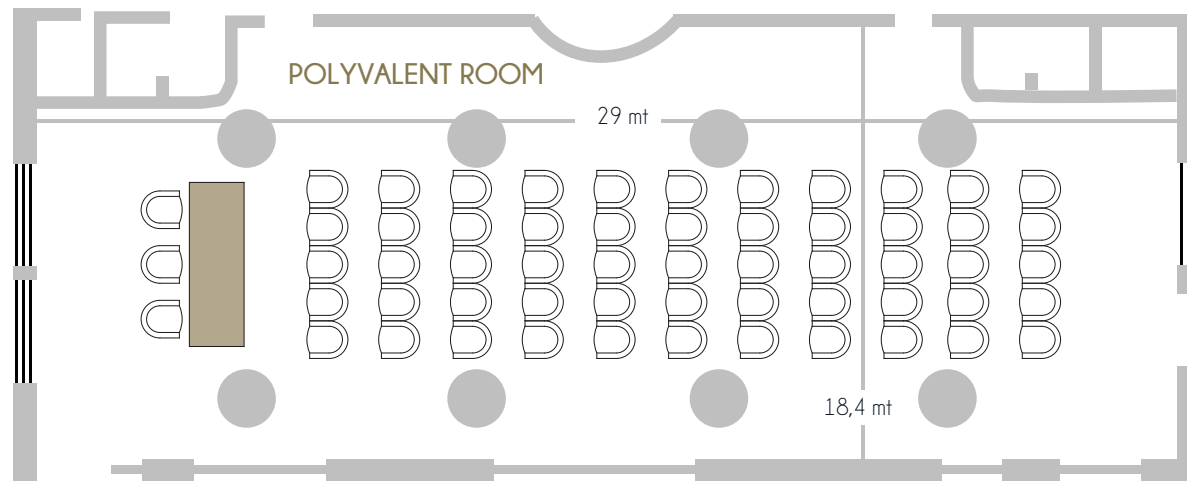

COBALTO ROOM

DIMENSION	370 SQM	
HEIGHT	2,70 mt	
LENGHT	29 mt	
DEPHT	18,4 mt	
CAPACITY		
THEATER STYLE		30 places
CLASSROOM STYLE		170 seats

PIERO IERI ROOM

DIMENSION 83 SQM

HEIHT 2,70 mt

LENGTH 16,80 mt

DEPTH 5 mt

CAPACITY

THEATER STYLE  30 places

CLASSROOM STYLE  70 seats