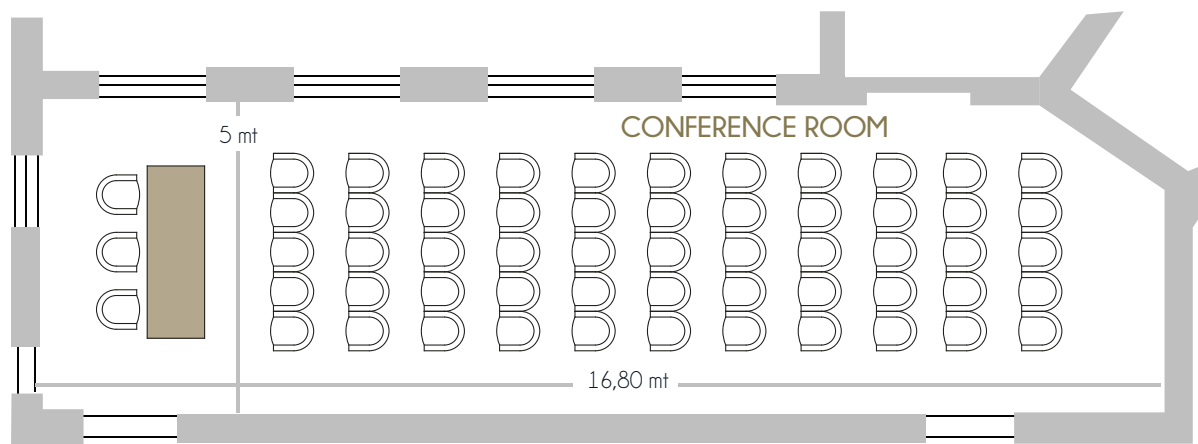

COBALTO ROOM

DIMENSION	370 SQM	
HEIGHT	2,70 mt	
LENGHT	29 mt	
DEPHT	18,4 mt	
CAPACITY		
THEATER STYLE		30 places
CLASSROOM STYLE		170 seats

PIERO IERI ROOM

DIMENSION 83 SQM

HEIHT 2,70 mt

LENGTH 16,80 mt

DEPTH 5 mt

CAPACITY

THEATER STYLE  30 places

CLASSROOM STYLE  70 seats